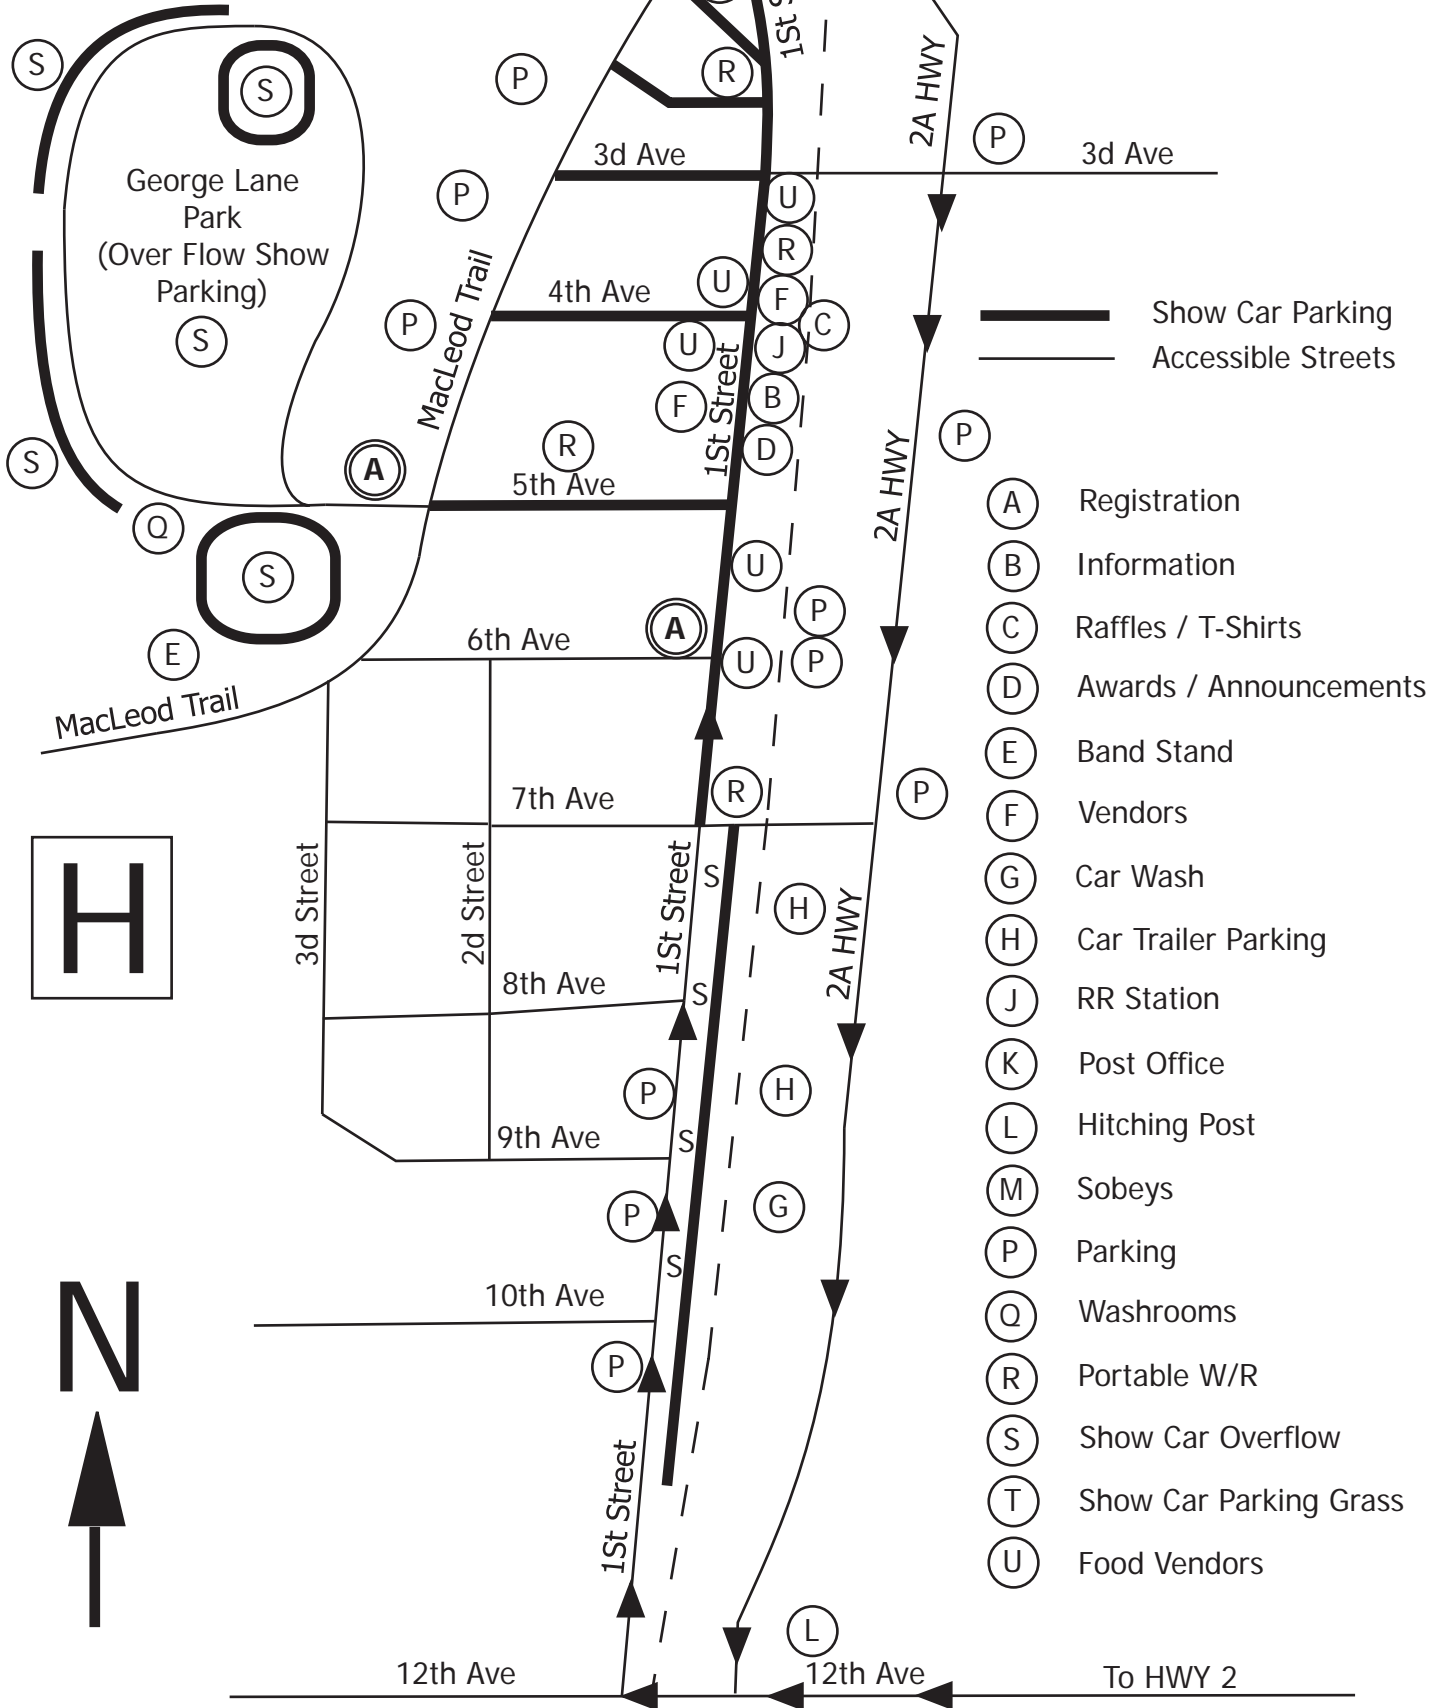

Sept 27 Show & Shine

Event Map
Registration
8:00am-11:00am

H